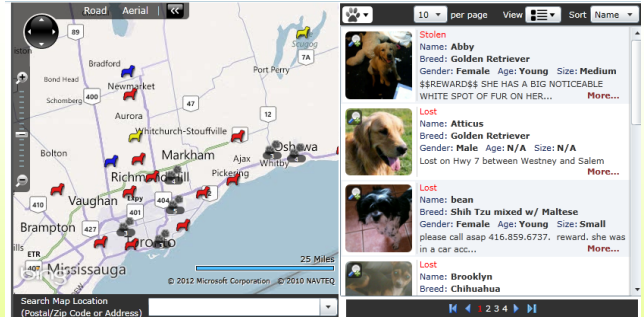

Helping more pets home!

- It's map based, visual and FREE
- Alerts are sent to you for lost and found pets in your area
- Links to many shelters, rescues & pets for adoption
- Search for pet services in your area